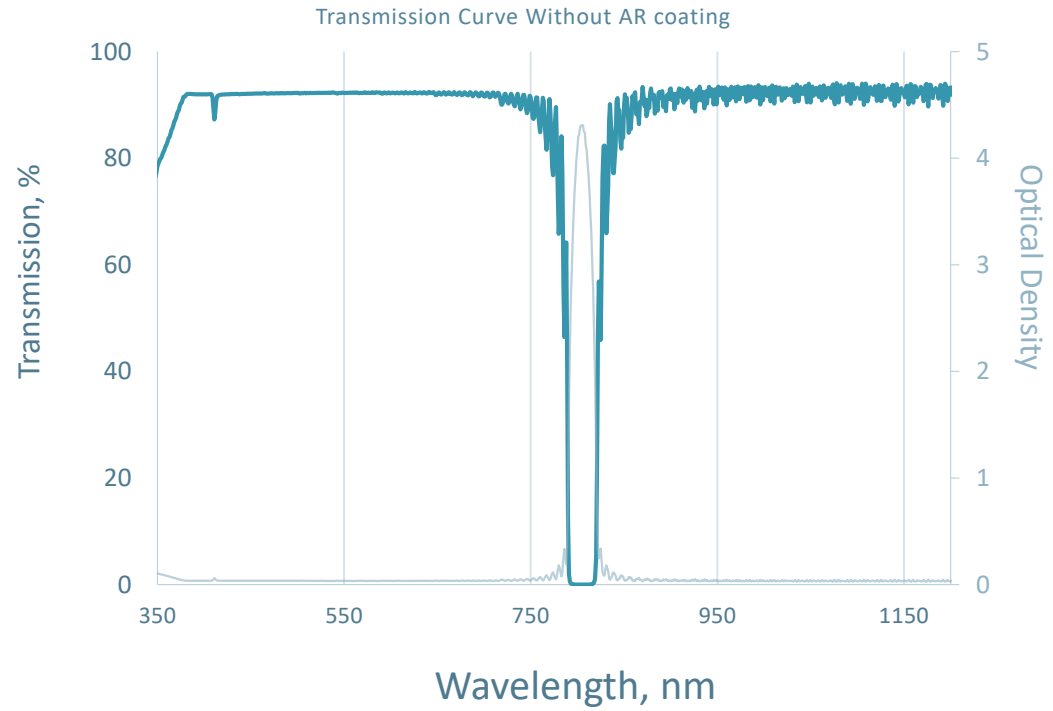

Part #: 001-013-1

Notch Filter  
CWL=808nm  
FWHM=64.64nm  
OD4 Blocking

This graph shows a representative performance curve. Actual parts may vary slightly.